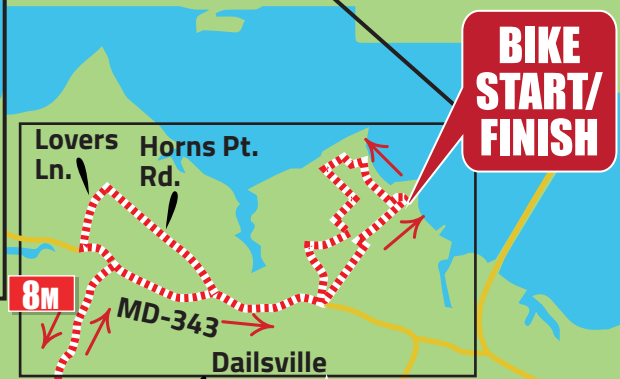

ZOOM

BIKE COURSE

112 MILES | 2 LOOP
CAMBRIDGE, MD

-  1st LOOP MILE MARKERS
-  2nd LOOP MILE MARKERS
-  AID STATIONS
-  TRANSITION AREAS
-  SPECIAL NEEDS