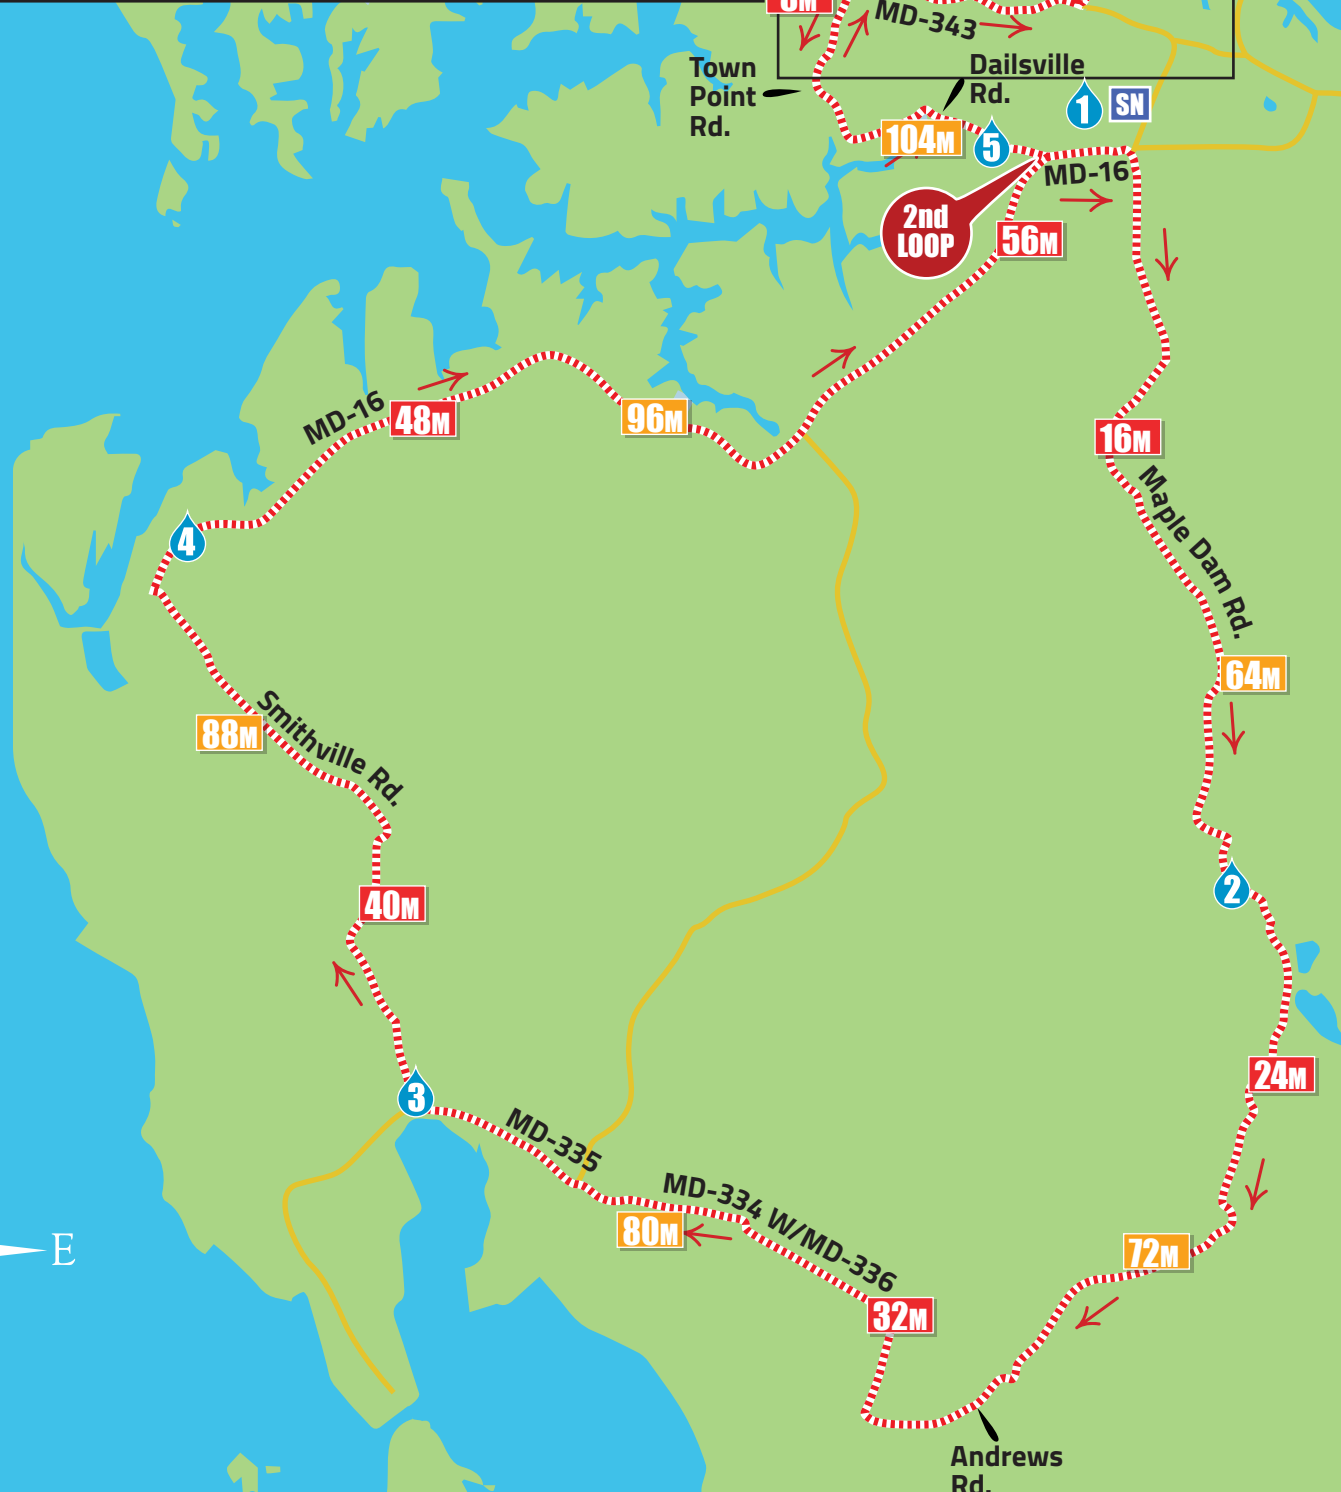

ZOOM

BIKE COURSE

112 MILES | 2 LOOP
CAMBRIDGE, MD

-  1st LOOP MILE MARKERS
-  2nd LOOP MILE MARKERS
-  AID STATIONS
-  TRANSITION AREAS
-  SPECIAL NEEDS