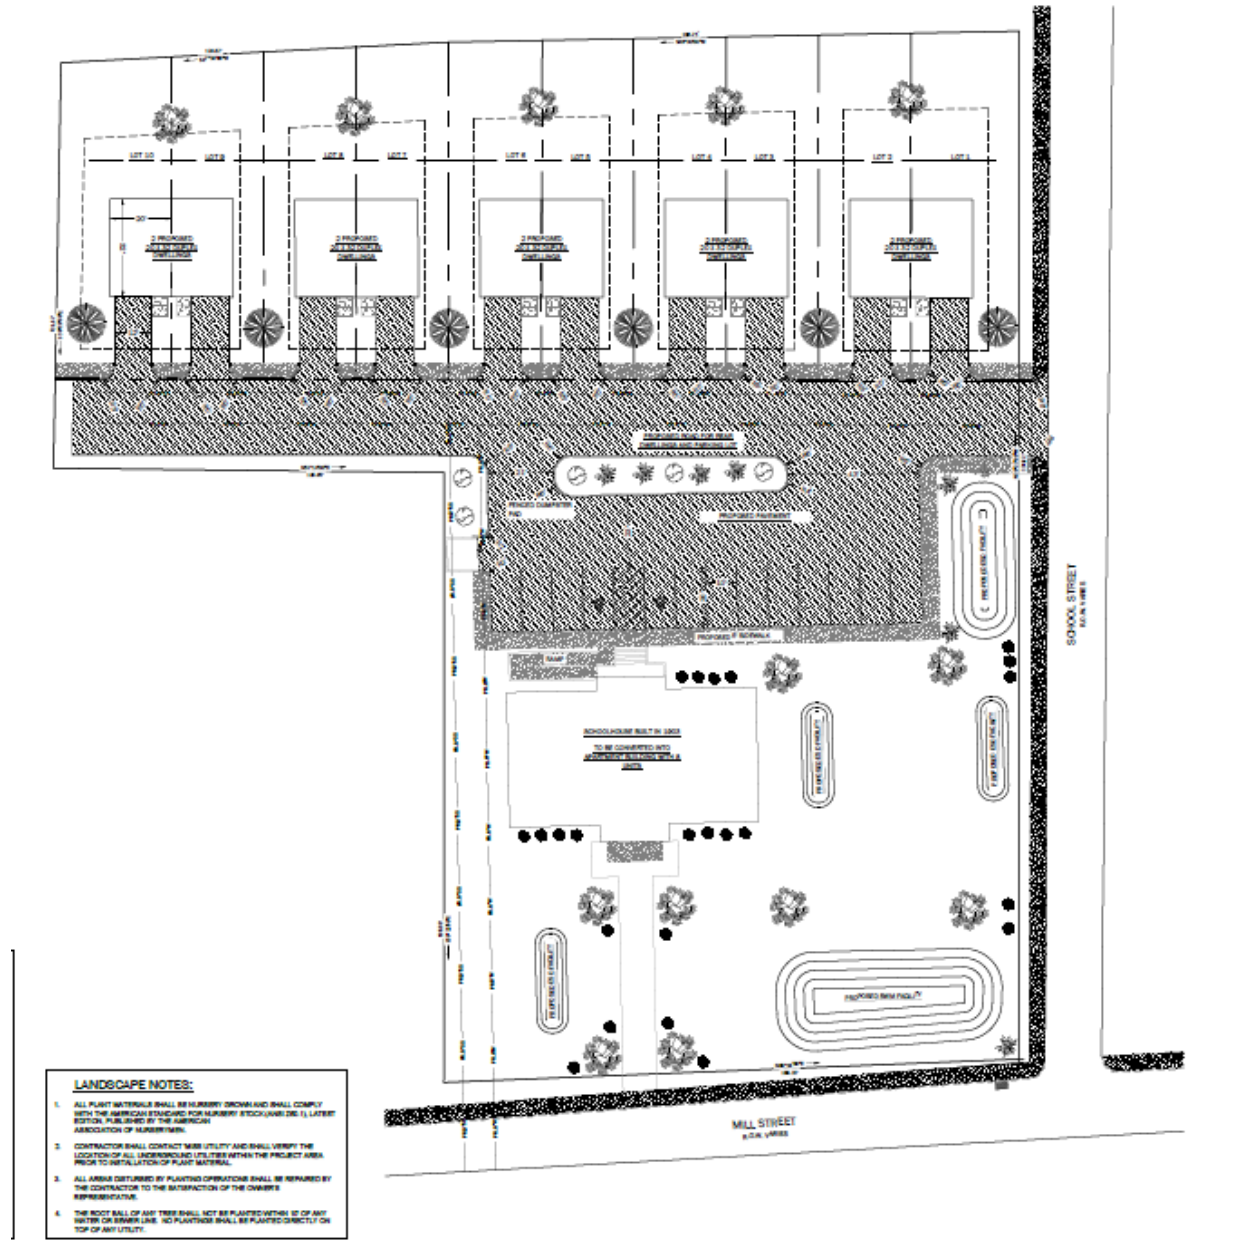

## Conceptual Plan for 200-208 Sunburst Highway

Concept Plan for 201 Mill Street

# GOLDEN SHORE APARTMENTS & DUPLEX

CAMBRIDGE, MARYLAND

Duplex Architectural Inspiration:

*Features matching neighborhood - mixed pattern siding mimicking Queen Anne and neighborhood vernacular architecture, gable front with set of small windows, detailed decorative trim work, rounded columns, pediment features, covered entry*

*First floor would feature an entryway and a garage, avoiding the garage being the dominant feature of the structure*

*CONCEPTUAL SINGLE UNIT, Duplex would present as a mirror.*

## Visual Analysis for Yacht Maintenance Travel Lift